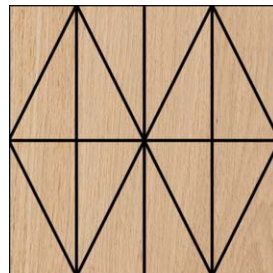

Medidas del panel: 2400x600x13,2mm
Superficie: 1,44m²

Packaging: 2 paneles/Caja - 2,88m²

Inspiration for walls

METRO #008

NEO ART DECO
COLLECTION

Inspiration for walls

ACUÑA
El valor de la madera

EMPIRE #009