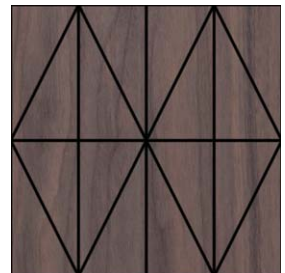

Medidas del panel: 2400x600x13,2mm
Superficie: 1,44m²

Packaging: 2 paneles/Caja - 2,88m²

Inspiration for walls

METRO #008

NEO ART DECO
COLLECTION

Inspiration for walls

ACUÑA
El valor de la madera

EMPIRE #009